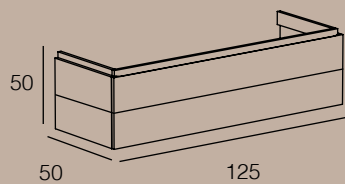

ACABADOS

Lacado Mate
Fenólico Rechapado

REFERENCIA

2M150S2CEN2S50LT
2M150S2CEN2S50FR

ENNE L 150
UN SENO
4 Cajones + 1 Puerta
(62,5+25+62,5CM)

Lacado Mate
Fenólico Rechapado

2M150S2CEN1S50LT
2M150S2CEN1S50FR